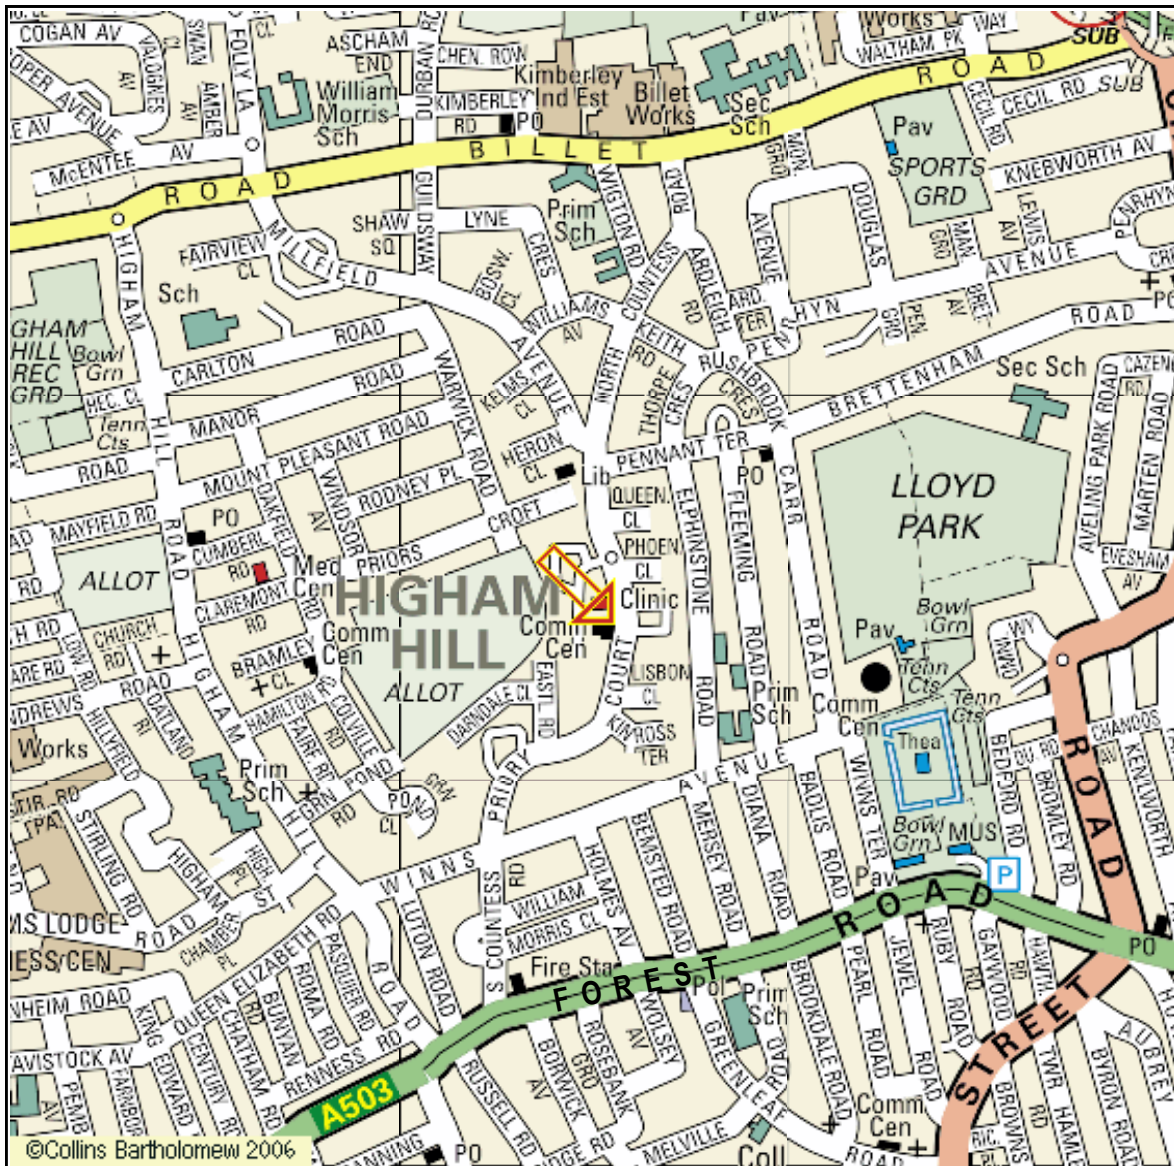

Prory Court Community Centre Location Map

How to get to Prory Court Community Centre:

- Nearest Tube: Blackhorse Road (Victoria Line) 15-20 minute walk or take 123 bus to the Fire Station on Forest Road
- Nearest Bus: W11 (comes from Walthamstow bus/tube station and stops right outside)
- Free car parking at the centre and has full disability access

Circle 33